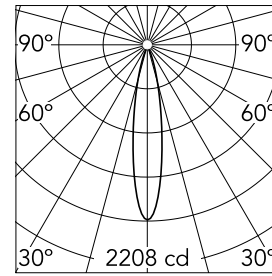

Main specifications

Number of heads	1	Net lumen (lm)	489
Lamp category	LED	Mountings	Track
Power (W)	10.5W	Environment	Indoor
CCT (K)	3000K		
CRI	90		

Optical

Lighting type	Direct
LED type	Power LED
Light distribution	Symmetric
Optical type	Medium
Beam angle (°)	19
Beam angle C90-270 (°)	19

Physical

Color	Black	Spot diameter (mm)	46
Orientation	Adjustable	Length (mm)	46
Weight (kg)	0,06		
Tilt (°)	90		
Rotation (°)	360		

Note

Accessories included (honeycomb and screening crosspiece). The control system with the Casambi version of light fixtures is directly and individually regulated wirelessly using the application FLOS Control® powered by Casambi. Other types of regulation are broadcast (all lights are regulated at the same time)