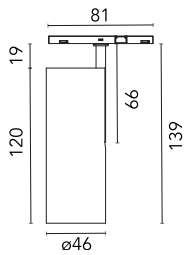

Main specifications

Number of heads	1	Net lumen (lm)	489
Lamp category	LED	Mountings	Track
Power (W)	10.5W	Environment	Indoor
CCT (K)	3000K		
CRI	90		

Optical

Lighting type	Direct
LED type	Power LED
Light distribution	Symmetric
Optical type	Medium
Beam angle (°)	19
Beam angle C90-270 (°)	19

Beam Angle:	19°		
	h(m)	E(lx)	D(m)
1	2208	0.34	
2	552	0.67	
3	245	1.01	
4	138	1.34	
5	88	1.68	

Luminous flux luminaire
489 lm

Electrical

Voltage (V)	24.00	Insulation class	III
Dimmable	Yes		
Driver	Remote		
Driver type	FLOS smart control, Electronic dimmable CASAMBI		
Emergency	Without		

Physical

Color	Black	Spot diameter (mm)	46
Orientation	Adjustable	Length (mm)	46
Weight (kg)	0,06		
Tilt (°)	90		
Rotation (°)	360		

Note

Accessories included (honeycomb and screening crosspiece). The control system with the Casambi version of light fixtures is directly and individually regulated wirelessly using the application FLOS Control® powered by Casambi. Other types of regulation are broadcast (all lights are regulated at the same time)