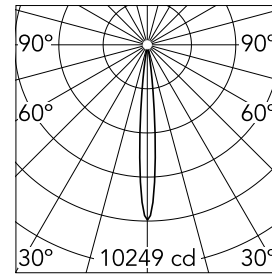

Main specifications

Number of heads	1	Net lumen (lm)	531
Lamp category	LED	Mountings	Track
Power (W)	10.5W	Environment	Indoor dry location
CCT (K)	3000K		
CRI	90		

Optical

Lighting type	Direct
LED type	Power LED
Light distribution	Symmetric
Optical type	Spot
Beam angle (°)	10
Beam angle C90-270 (°)	10

Physical

Color	Deep Brown	Spot diameter (mm)	46
Orientation	Adjustable	Length (mm)	46
Weight (kg)	0.06		
Tilt (°)	90		
Rotation (°)	360		

Note

Accessories included (honeycomb and screening crosspiece). The control system with the Casambi version of light fixtures is directly and individually regulated wirelessly using the application FLOS Control® powered by Casambi. Other types of regulation are broadcast (all lights are regulated at the same time)