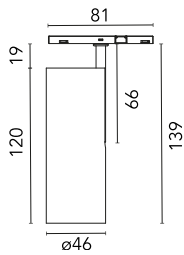

Main specifications

Number of heads	1	Net lumen (lm)	531
Lamp category	LED	Mountings	Track
Power (W)	10.5W	Environment	Indoor dry location
CCT (K)	3000K		
CRI	90		

Optical

Lighting type	Direct
LED type	Power LED
Light distribution	Symmetric
Optical type	Spot
Beam angle (°)	10
Beam angle C90-270 (°)	10

Beam Angle:	10°		
	h(m)	E(lx)	D(m)
1	10249	0.18	
2	2562	0.35	
3	1139	0.53	
4	641	0.70	
5	410	0.88	

Luminous flux luminaire
531 lm

Electrical

Voltage (V)	24	Insulation class	III
Dimmable	Yes		
Driver	Remote excluded		
Driver type	Dimmable		
Emergency	Casambi		
	Without		

Physical

Color	Deep Brown	Spot diameter (mm)	46
Orientation	Adjustable	Length (mm)	46
Weight (kg)	0.06		
Tilt (°)	90		
Rotation (°)	360		

Note

Accessories included (honeycomb and screening crosspiece). The control system with the Casambi version of light fixtures is directly and individually regulated wirelessly using the application FLOS Control® powered by Casambi. Other types of regulation are broadcast (all lights are regulated at the same time)