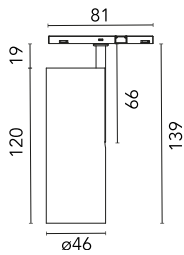

### Main specifications

<b>Number of heads</b>	1	<b>Net lumen (lm)</b>	531
<b>Lamp category</b>	LED	<b>Mountings</b>	Track
<b>Power (W)</b>	10.5W	<b>Environment</b>	Indoor dry location
<b>CCT (K)</b>	3000K		
<b>CRI</b>	90		

### Optical

<b>Lighting type</b>	Direct
<b>LED type</b>	Power LED
<b>Light distribution</b>	Symmetric
<b>Optical type</b>	Spot
<b>Beam angle (°)</b>	10
<b>Beam angle C90-270 (°)</b>	10

<b>Beam Angle:</b>	10°		
<b>h(m)</b>	<b>E(lx)</b>	<b>D(m)</b>	
1	10249	0.18	
2	2562	0.35	
3	1139	0.53	
4	641	0.70	
5	410	0.88	

### Physical

<b>Color</b>	Black	<b>Spot diameter (mm)</b>	46
<b>Orientation</b>	Adjustable	<b>Length (mm)</b>	46
<b>Weight (kg)</b>	0.06		
<b>Tilt (°)</b>	90		
<b>Rotation (°)</b>	360		