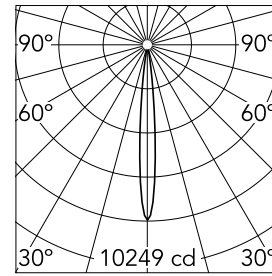

### Main specifications

<b>Number of heads</b>	1	<b>Net lumen (lm)</b>	531
<b>Lamp category</b>	LED	<b>Mountings</b>	Track
<b>Power (W)</b>	10.5W	<b>Environment</b>	Indoor dry location
<b>CCT (K)</b>	3000K		
<b>CRI</b>	90		

### Optical

<b>Lighting type</b>	Direct
<b>LED type</b>	Power LED
<b>Light distribution</b>	Symmetric
<b>Optical type</b>	Spot
<b>Beam angle (°)</b>	10
<b>Beam angle C90-270 (°)</b>	10

<b>Beam Angle:</b>	10°		
<b>h(m)</b>	<b>E(lx)</b>	<b>D(m)</b>	
1	10249	0.18	
2	2562	0.35	
3	1139	0.53	
4	641	0.70	
5	410	0.88	

### Physical

<b>Color</b>	Black	<b>Spot diameter (mm)</b>	46
<b>Orientation</b>	Adjustable	<b>Length (mm)</b>	46
<b>Weight (kg)</b>	0.06		
<b>Tilt (°)</b>	90		
<b>Rotation (°)</b>	360		