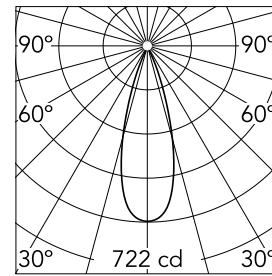

Main specifications

Number of heads	1	Net lumen (lm)	364
Lamp category	LED	Mountings	Track
Power (W)	9.9W	Environment	Indoor
CCT (K)	2700K		
CRI	90		

Optical

Lighting type	Direct
LED type	Power LED
Light distribution	Symmetric
Optical type	Flood
Beam angle (°)	32
Beam angle C90-270 (°)	32

Physical

Color	White	Spot diameter (mm)	46
Orientation	Adjustable	Length (mm)	46
Weight (kg)	0,06		
Tilt (°)	90		
Rotation (°)	360		

Note

Accessories included (honeycomb and screening crosspiece).