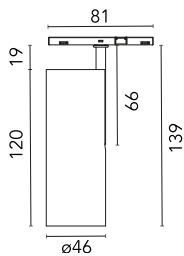

Main specifications

Number of heads	1	Net lumen (lm)	364
Lamp category	LED	Mountings	Track
Power (W)	9.9W	Environment	Indoor
CCT (K)	2700K		
CRI	90		

Optical

Lighting type	Direct
LED type	Power LED
Light distribution	Symmetric
Optical type	Flood
Beam angle (°)	32
Beam angle C90-270 (°)	32

Beam Angle:	32°		
	h(m)	E(lx)	D(m)
1	722	0.57	
2	180	1.15	
3	80	1.72	
4	45	2.29	
5	29	2.87	

Luminous flux luminaire
364 lm

Certification / Marking

Electrical

Voltage (V)	24.00	Insulation class	III
Dimmable	Yes		
Driver	Remote		
Driver type	Electronic, Electronic dimmable CASAMBI, Electronic dimmable 1-10V, Electronic dimmable DALI		
Emergency	Without		

Physical

Color	White	Spot diameter (mm)	46
Orientation	Adjustable	Length (mm)	46
Weight (kg)	0,06		
Tilt (°)	90		
Rotation (°)	360		

Note

Accessories included (honeycomb and screening crosspiece).