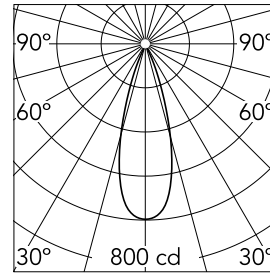

Main specifications

Number of heads	1	Net lumen (lm)	404
Lamp category	LED	Mountings	Track
Power (W)	10.5W	Environment	Indoor dry location
CCT (K)	3000K		
CRI	90		

Optical

Lighting type	Direct
LED type	Power LED
Light distribution	Symmetric
Optical type	Flood
Beam angle (°)	32
Beam angle C90-270 (°)	32

Physical

Color	White	Spot diameter (mm)	46
Orientation	Adjustable	Length (mm)	46
Weight (kg)	0.06		
Tilt (°)	90		
Rotation (°)	360		

Note

Accessories included (honeycomb and screening crosspiece).