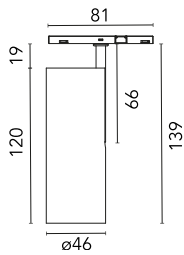

Main specifications

Number of heads	1	Net lumen (lm)	404
Lamp category	LED	Mountings	Track
Power (W)	10.5W	Environment	Indoor dry location
CCT (K)	3000K		
CRI	90		

Optical

Lighting type	Direct
LED type	Power LED
Light distribution	Symmetric
Optical type	Flood
Beam angle (°)	32
Beam angle C90-270 (°)	32

Beam Angle:	32°		
h(m)	E(lx)	D(m)	
1	800	0.57	
2	200	1.15	
3	89	1.72	
4	50	2.29	
5	32	2.87	

Luminous flux luminaire
404 lm

Electrical

Voltage (V)	24	Insulation class	III
Dimmable	Yes		
Driver	Remote excluded		
Driver type	Non Dimmable, Dimmable Casambi, Dimmable 1-10V, Dimmable DALI 1		
Emergency	Without		

Physical

Color	White	Spot diameter (mm)	46
Orientation	Adjustable	Length (mm)	46
Weight (kg)	0.06		
Tilt (°)	90		
Rotation (°)	360		

Note

Accessories included (honeycomb and screening crosspiece).