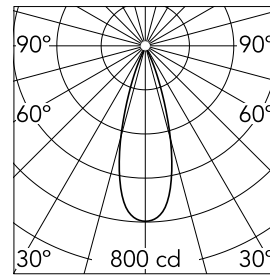

### Main specifications

<b>Number of heads</b>	1	<b>Net lumen (lm)</b>	404
<b>Lamp category</b>	LED	<b>Mountings</b>	Track
<b>Power (W)</b>	10.5W	<b>Environment</b>	Indoor dry location
<b>CCT (K)</b>	3000K		
<b>CRI</b>	90		

### Optical

<b>Lighting type</b>	Direct
<b>LED type</b>	Power LED
<b>Light distribution</b>	Symmetric
<b>Optical type</b>	Flood
<b>Beam angle (°)</b>	32
<b>Beam angle C90-270 (°)</b>	32

<b>Beam Angle:</b>	32°	
<b>h(m)</b>	<b>E(lx)</b>	<b>D(m)</b>
1	800	0.57
2	200	1.15
3	89	1.72
4	50	2.29
5	32	2.87

### Physical

<b>Color</b>	Deep Brown	<b>Spot diameter (mm)</b>	46
<b>Orientation</b>	Adjustable	<b>Length (mm)</b>	46
<b>Weight (kg)</b>	0.06		
<b>Tilt (°)</b>	90		
<b>Rotation (°)</b>	360		