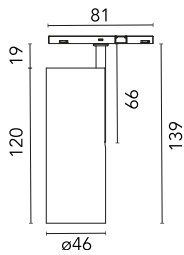

### Main specifications

<b>Number of heads</b>	1	<b>Net lumen (lm)</b>	404
<b>Lamp category</b>	LED	<b>Mountings</b>	Track
<b>Power (W)</b>	10.5W	<b>Environment</b>	Indoor dry location
<b>CCT (K)</b>	3000K		
<b>CRI</b>	90		

Luminous flux luminaire  
404 lm

### Physical

<b>Color</b>	Deep Brown	<b>Spot diameter (mm)</b>	46
<b>Orientation</b>	Adjustable	<b>Length (mm)</b>	46
<b>Weight (kg)</b>	0.06		
<b>Tilt (°)</b>	90		
<b>Rotation (°)</b>	360		