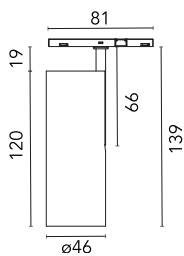

Main specifications

Number of heads	1	Net lumen (lm)	342
Lamp category	LED	Mountings	Track
Power (W)	8W	Environment	Indoor dry location
CCT (K)	3000K		
CRI	90		

Optical

Lighting type	Direct
LED type	Power LED
Light distribution	Symmetric
Optical type	Flood
Beam angle (°)	32
Beam angle C90-270 (°)	32

Beam Angle:	32°	
h(m)	E(lx)	D(m)
1	678	0.57
2	169	1.15
3	75	1.72
4	42	2.29
5	27	2.87

Luminous flux luminaire
342 lm

Electrical

Voltage (V)	24	Insulation class	III
Dimmable	Yes		
Driver	Remote excluded		
Driver type	Non Dimmable, Dimmable Casambi, Dimmable 1-10V, Dimmable DALI 1		
Emergency	Without		

Physical

Color	Chrome	Spot diameter (mm)	46
Orientation	Adjustable	Length (mm)	46
Weight (kg)	0.06		
Tilt (°)	90		
Rotation (°)	360		

Note

Accessories included (honeycomb and screening crosspiece).