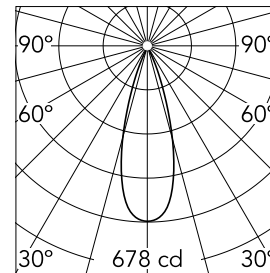

Main specifications

Number of heads	1	Net lumen (lm)	342
Lamp category	LED	Mountings	Track
Power (W)	8W	Environment	Indoor dry location
CCT (K)	3000K		
CRI	90		

Optical

Lighting type	Direct
LED type	Power LED
Light distribution	Symmetric
Optical type	Flood
Beam angle (°)	32
Beam angle C90-270 (°)	32

Physical

Color	Chrome	Spot diameter (mm)	46
Orientation	Adjustable	Length (mm)	46
Weight (kg)	0.06		
Tilt (°)	90		
Rotation (°)	360		

Note

Accessories included (honeycomb and screening crosspiece).