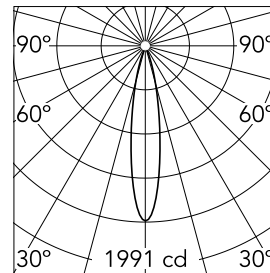

### Main specifications

<b>Number of heads</b>	1	<b>Net lumen (lm)</b>	441
<b>Lamp category</b>	LED	<b>Mountings</b>	Track
<b>Power (W)</b>	10.5W	<b>Environment</b>	Indoor dry location
<b>CCT (K)</b>	2700K		
<b>CRI</b>	90		

### Optical

<b>Lighting type</b>	Direct
<b>LED type</b>	Power LED
<b>Light distribution</b>	Symmetric
<b>Optical type</b>	Medium
<b>Beam angle (°)</b>	19
<b>Beam angle C90-270 (°)</b>	19

<b>Beam Angle:</b>	19°		
<b>h(m)</b>	<b>E(lx)</b>	<b>D(m)</b>	
1	1991	0.34	
2	498	0.67	
3	221	1.01	
4	124	1.34	
5	80	1.68	

### Physical

<b>Color</b>	Deep Brown	<b>Spot diameter (mm)</b>	46
<b>Orientation</b>	Adjustable	<b>Length (mm)</b>	46
<b>Weight (kg)</b>	0.06		
<b>Tilt (°)</b>	90		
<b>Rotation (°)</b>	360		