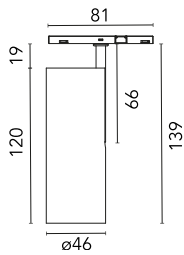

### Main specifications

<b>Number of heads</b>	1	<b>Net lumen (lm)</b>	441
<b>Lamp category</b>	LED	<b>Mountings</b>	Track
<b>Power (W)</b>	10.5W	<b>Environment</b>	Indoor dry location
<b>CCT (K)</b>	2700K		
<b>CRI</b>	90		

### Optical

<b>Lighting type</b>	Direct
<b>LED type</b>	Power LED
<b>Light distribution</b>	Symmetric
<b>Optical type</b>	Medium
<b>Beam angle (°)</b>	19
<b>Beam angle C90-270 (°)</b>	19

<b>Beam Angle:</b>	19°		
<b>h(m)</b>	<b>E(lx)</b>	<b>D(m)</b>	
1	1991	0.34	
2	498	0.67	
3	221	1.01	
4	124	1.34	
5	80	1.68	

### Physical

<b>Color</b>	Deep Brown	<b>Spot diameter (mm)</b>	46
<b>Orientation</b>	Adjustable	<b>Length (mm)</b>	46
<b>Weight (kg)</b>	0.06		
<b>Tilt (°)</b>	90		
<b>Rotation (°)</b>	360		