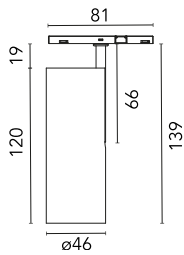

Main specifications

Number of heads	1	Net lumen (lm)	441
Lamp category	LED	Mountings	Track
Power (W)	10.5W	Environment	Indoor dry location
CCT (K)	2700K		
CRI	90		

Optical

Lighting type	Direct
LED type	Power LED
Light distribution	Symmetric
Optical type	Medium
Beam angle (°)	19
Beam angle C90-270 (°)	19

Beam Angle:	19°		
h(m)	E(lx)	D(m)	
1	1991	0.34	
2	498	0.67	
3	221	1.01	
4	124	1.34	
5	80	1.68	

Luminous flux luminaire
441 lm

Electrical

Voltage (V)	24	Insulation class	III
Dimmable	Yes		
Driver	Remote excluded		
Driver type	Non Dimmable, Dimmable Casambi, Dimmable 1-10V, Dimmable DALI 1		
Emergency	Without		

Physical

Color	Black	Spot diameter (mm)	46
Orientation	Adjustable	Length (mm)	46
Weight (kg)	0.06		
Tilt (°)	90		
Rotation (°)	360		

Note

Accessories included (honeycomb and screening crosspiece).