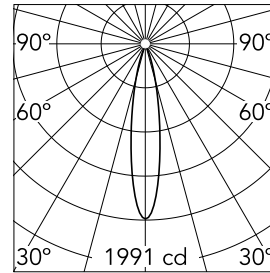

Main specifications

Number of heads	1	Net lumen (lm)	441
Lamp category	LED	Mountings	Track
Power (W)	10.5W	Environment	Indoor dry location
CCT (K)	2700K		
CRI	90		

Optical

Lighting type	Direct
LED type	Power LED
Light distribution	Symmetric
Optical type	Medium
Beam angle (°)	19
Beam angle C90-270 (°)	19

Physical

Color	Black	Spot diameter (mm)	46
Orientation	Adjustable	Length (mm)	46
Weight (kg)	0.06		
Tilt (°)	90		
Rotation (°)	360		

Note

Accessories included (honeycomb and screening crosspiece).