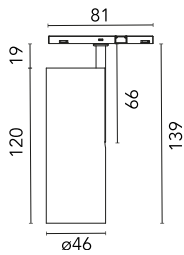

### Main specifications

<b>Number of heads</b>	1	<b>Net lumen (lm)</b>	379
<b>Lamp category</b>	LED	<b>Mountings</b>	Track
<b>Power (W)</b>	8W	<b>Environment</b>	Indoor dry location
<b>CCT (K)</b>	2700K		
<b>CRI</b>	90		

### Optical

<b>Lighting type</b>	Direct
<b>LED type</b>	Power LED
<b>Light distribution</b>	Symmetric
<b>Optical type</b>	Medium
<b>Beam angle (°)</b>	19
<b>Beam angle C90-270 (°)</b>	19

<b>Beam Angle:</b>	19°		
	<b>h(m)</b>	<b>E(lx)</b>	<b>D(m)</b>
1	1709	0.34	
2	427	0.67	
3	190	1.01	
4	107	1.34	
5	68	1.68	

Luminous flux luminaire  
379 lm

### Physical

<b>Color</b>	Chrome	<b>Spot diameter (mm)</b>	46
<b>Orientation</b>	Adjustable	<b>Length (mm)</b>	46
<b>Weight (kg)</b>	0.06		
<b>Tilt (°)</b>	90		
<b>Rotation (°)</b>	360		