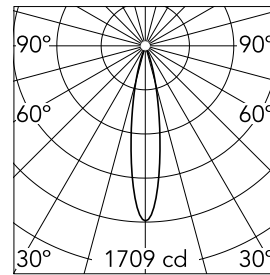

### Main specifications

<b>Number of heads</b>	1	<b>Net lumen (lm)</b>	379
<b>Lamp category</b>	LED	<b>Mountings</b>	Track
<b>Power (W)</b>	8W	<b>Environment</b>	Indoor dry location
<b>CCT (K)</b>	2700K		
<b>CRI</b>	90		

### Optical

<b>Lighting type</b>	Direct
<b>LED type</b>	Power LED
<b>Light distribution</b>	Symmetric
<b>Optical type</b>	Medium
<b>Beam angle (°)</b>	19
<b>Beam angle C90-270 (°)</b>	19

<b>Beam Angle:</b>	19°		
	<b>h(m)</b>	<b>E(lx)</b>	<b>D(m)</b>
1	1709	0.34	
2	427	0.67	
3	190	1.01	
4	107	1.34	
5	68	1.68	

### Physical

<b>Color</b>	Chrome	<b>Spot diameter (mm)</b>	46
<b>Orientation</b>	Adjustable	<b>Length (mm)</b>	46
<b>Weight (kg)</b>	0.06		
<b>Tilt (°)</b>	90		
<b>Rotation (°)</b>	360		