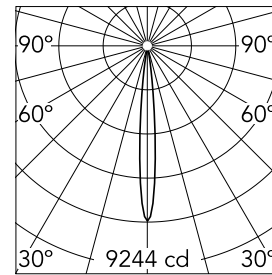

Main specifications

Number of heads	1	Net lumen (lm)	479
Lamp category	LED	Mountings	Track
Power (W)	10.5W	Environment	Indoor dry location
CCT (K)	2700K		
CRI	90		

Optical

Lighting type	Direct
LED type	Power LED
Light distribution	Symmetric
Optical type	Spot
Beam angle (°)	10
Beam angle C90-270 (°)	10

Physical

Color	Bronze	Spot diameter (mm)	46
Orientation	Adjustable	Length (mm)	46
Weight (kg)	0.06		
Tilt (°)	90		
Rotation (°)	360		

Note

Accessories included (honeycomb and screening crosspiece).