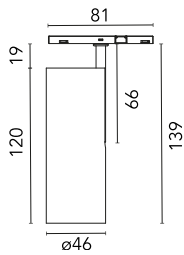

Main specifications

Number of heads	1	Net lumen (lm)	479
Lamp category	LED	Mountings	Track
Power (W)	10.5W	Environment	Indoor dry location
CCT (K)	2700K		
CRI	90		

Optical

Lighting type	Direct
LED type	Power LED
Light distribution	Symmetric
Optical type	Spot
Beam angle (°)	10
Beam angle C90-270 (°)	10

Beam Angle:	10°		
	h(m)	E(lx)	D(m)
1	9244	0.18	
2	2311	0.35	
3	1027	0.53	
4	578	0.70	
5	370	0.88	

Luminous flux luminaire
479 lm

Electrical

Voltage (V)	24	Insulation class	III
Dimmable	Yes		
Driver	Remote excluded		
Driver type	Non Dimmable, Dimmable Casambi, Dimmable 1-10V, Dimmable DALI 1		
Emergency	Without		

Physical

Color	Bronze	Spot diameter (mm)	46
Orientation	Adjustable	Length (mm)	46
Weight (kg)	0.06		
Tilt (°)	90		
Rotation (°)	360		

Note

Accessories included (honeycomb and screening crosspiece).