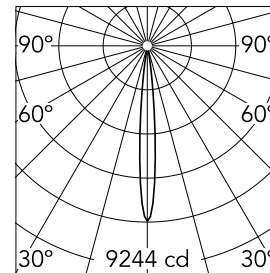

Main specifications

Number of heads	1	Net lumen (lm)	479
Lamp category	LED	Mountings	Track
Power (W)	10.5W	Environment	Indoor dry location
CCT (K)	2700K		
CRI	90		

Optical

Lighting type	Direct
LED type	Power LED
Light distribution	Symmetric
Optical type	Spot
Beam angle (°)	10
Beam angle C90-270 (°)	10

Physical

Color	White	Spot diameter (mm)	46
Orientation	Adjustable	Length (mm)	46
Weight (kg)	0.06		
Tilt (°)	90		
Rotation (°)	360		

Note

Accessories included (honeycomb and screening crosspiece).