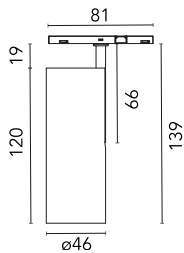

Main specifications

Number of heads	1	Net lumen (lm)	479
Lamp category	LED	Mountings	Track
Power (W)	10.5W	Environment	Indoor dry location
CCT (K)	2700K		
CRI	90		

Optical

Lighting type	Direct
LED type	Power LED
Light distribution	Symmetric
Optical type	Spot
Beam angle (°)	10
Beam angle C90-270 (°)	10

Beam Angle:	10°		
h(m)	E(lx)	D(m)	
1	9244	0.18	
2	2311	0.35	
3	1027	0.53	
4	578	0.70	
5	370	0.88	

Luminous flux luminaire
479 lm

Electrical

Voltage (V)	24	Insulation class	III
Dimmable	Yes		
Driver	Remote excluded		
Driver type	Non Dimmable, Dimmable Casambi, Dimmable 1-10V, Dimmable DALI 1		
Emergency	Without		

Physical

Color	White	Spot diameter (mm)	46
Orientation	Adjustable	Length (mm)	46
Weight (kg)	0.06		
Tilt (°)	90		
Rotation (°)	360		

Note

Accessories included (honeycomb and screening crosspiece).