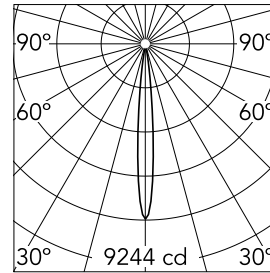

Main specifications

Number of heads	1	Net lumen (lm)	479
Lamp category	LED	Mountings	Track
Power (W)	10.5W	Environment	Indoor dry location
CCT (K)	2700K		
CRI	90		

Optical

Lighting type	Direct
LED type	Power LED
Light distribution	Symmetric
Optical type	Spot
Beam angle (°)	10
Beam angle C90-270 (°)	10

Physical

Color	Deep Brown	Spot diameter (mm)	46
Orientation	Adjustable	Length (mm)	46
Weight (kg)	0.06		
Tilt (°)	90		
Rotation (°)	360		

Note

Accessories included (honeycomb and screening crosspiece).