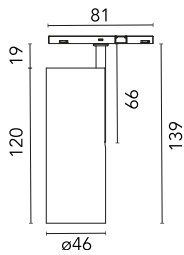

Main specifications

Number of heads	1	Net lumen (lm)	479
Lamp category	LED	Mountings	Track
Power (W)	10.5W	Environment	Indoor dry location
CCT (K)	2700K		
CRI	90		

Optical

Lighting type	Direct
LED type	Power LED
Light distribution	Symmetric
Optical type	Spot
Beam angle (°)	10
Beam angle C90-270 (°)	10

Beam Angle:	10°		
	h(m)	E(lx)	D(m)
	1	9244	0.18
	2	2311	0.35
	3	1027	0.53
	4	578	0.70
	5	370	0.88

Luminous flux luminaire
479 lm

Electrical

Voltage (V)	24	Insulation class	III
Dimmable	Yes		
Driver	Remote excluded		
Driver type	Non Dimmable, Dimmable Casambi, Dimmable 1-10V, Dimmable DALI 1		
Emergency	Without		

Physical

Color	Deep Brown	Spot diameter (mm)	46
Orientation	Adjustable	Length (mm)	46
Weight (kg)	0.06		
Tilt (°)	90		
Rotation (°)	360		

Note

Accessories included (honeycomb and screening crosspiece).