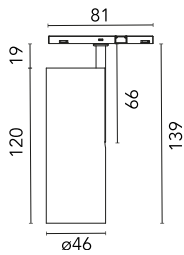

### Main specifications

<b>Number of heads</b>	1	<b>Net lumen (lm)</b>	411
<b>Lamp category</b>	LED	<b>Mountings</b>	Track
<b>Power (W)</b>	8W	<b>Environment</b>	Indoor dry location
<b>CCT (K)</b>	2700K		
<b>CRI</b>	90		

### Optical

<b>Lighting type</b>	Direct
<b>LED type</b>	Power LED
<b>Light distribution</b>	Symmetric
<b>Optical type</b>	Spot
<b>Beam angle (°)</b>	10
<b>Beam angle C90-270 (°)</b>	10

<b>Beam Angle:</b>	10°		
<b>h(m)</b>	<b>E(lx)</b>	<b>D(m)</b>	
1	7936	0.18	
2	1984	0.35	
3	882	0.53	
4	496	0.70	
5	317	0.88	

### Physical

<b>Color</b>	Chrome	<b>Spot diameter (mm)</b>	46
<b>Orientation</b>	Adjustable	<b>Length (mm)</b>	46
<b>Weight (kg)</b>	0.06		
<b>Tilt (°)</b>	90		
<b>Rotation (°)</b>	360		