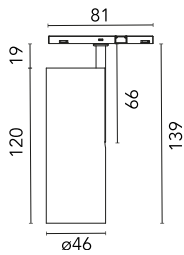

Main specifications

Number of heads	1	Net lumen (lm)	489
Lamp category	LED	Mountings	Track
Power (W)	10.5W	Environment	Indoor dry location
CCT (K)	3000K		
CRI	90		

Optical

Lighting type	Direct
LED type	Power LED
Light distribution	Symmetric
Optical type	Medium
Beam angle (°)	19
Beam angle C90-270 (°)	19

Beam Angle:	19°		
h(m)	E(lx)	D(m)	
1	2208	0.34	
2	552	0.67	
3	245	1.01	
4	138	1.34	
5	88	1.68	

Luminous flux luminaire
489 lm

Electrical

Voltage (V)	24	Insulation class	III
Dimmable	Yes		
Driver	Remote excluded		
Driver type	Non Dimmable, Dimmable Casambi, Dimmable 1-10V, Dimmable DALI 1		
Emergency	Without		

Physical

Color	Bronze	Spot diameter (mm)	46
Orientation	Adjustable	Length (mm)	46
Weight (kg)	0.06		
Tilt (°)	90		
Rotation (°)	360		

Note

Accessories included (honeycomb and screening crosspiece).