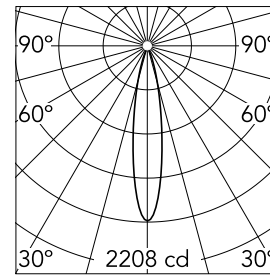

Main specifications

Number of heads	1	Net lumen (lm)	489
Lamp category	LED	Mountings	Track
Power (W)	10.5W	Environment	Indoor dry location
CCT (K)	3000K		
CRI	90		

Optical

Lighting type	Direct
LED type	Power LED
Light distribution	Symmetric
Optical type	Medium
Beam angle (°)	19
Beam angle C90-270 (°)	19

Physical

Color	Bronze	Spot diameter (mm)	46
Orientation	Adjustable	Length (mm)	46
Weight (kg)	0.06		
Tilt (°)	90		
Rotation (°)	360		

Note

Accessories included (honeycomb and screening crosspiece).