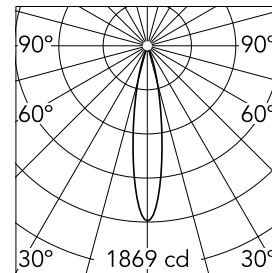

Main specifications

Number of heads	1	Net lumen (lm)	489
Lamp category	LED	Mountings	Track
Power (W)	8W	Environment	Indoor
CCT (K)	3000K		
CRI	90		

Optical

Lighting type	Direct
LED type	Power LED
Light distribution	Symmetric
Optical type	Medium
Beam angle (°)	19
Beam angle C90-270 (°)	19

Physical

Color	Chrome	Spot diameter (mm)	46
Orientation	Adjustable	Length (mm)	46
Weight (kg)	0,06		
Tilt (°)	90		
Rotation (°)	360		

Note

Accessories included (honeycomb and screening crosspiece).