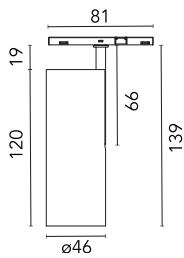

Main specifications

Number of heads	1	Net lumen (lm)	489
Lamp category	LED	Mountings	Track
Power (W)	8W	Environment	Indoor
CCT (K)	3000K		
CRI	90		

Optical

Lighting type	Direct
LED type	Power LED
Light distribution	Symmetric
Optical type	Medium
Beam angle (°)	19
Beam angle C90-270 (°)	19

Beam Angle:	19°		
h(m)	E(lx)	D(m)	
1	1869	0.34	
2	467	0.67	
3	208	1.01	
4	117	1.34	
5	75	1.68	

Luminous flux luminaire
414 lm

Electrical

Voltage (V)	24.00	Insulation class	III
Dimmable	Yes		
Driver	Remote		
Driver type	Electronic, Electronic dimmable CASAMBI, Electronic dimmable 1-10V, Electronic dimmable DALI		
Emergency	Without		

Physical

Color	Chrome	Spot diameter (mm)	46
Orientation	Adjustable	Length (mm)	46
Weight (kg)	0,06		
Tilt (°)	90		
Rotation (°)	360		

Note

Accessories included (honeycomb and screening crosspiece).