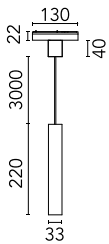

Find Me 1 Suspension On Board Dimmer

03.6273.30D - White

Accent lighting LED module to be installed in The Running Magnet System. Built-in DC/DC electronic voltage converter.

Main specifications

Number of heads	1	Net lumen (lm)	365
Lamp category	LED	Mountings	Track
Power (W)	8W	Environment	Indoor dry location
CCT (K)	3000K		
CRI	90		

Optical

Lighting type	Direct
LED type	Power LED
Light distribution	Symmetric
Optical type	Spot
Beam angle (°)	14
Beam angle C90-270 (°)	14

Beam Angle:	14°	
h(m)	E(lx)	D(m)
1	4881	0.24
2	1220	0.49
3	542	0.73
4	305	0.97
5	195	1.21

Luminous flux luminaire
365 lm (EXTREME CUT OFF)

Electrical

Voltage (V)	24	Insulation class	III
Dimmable	Yes		
Driver	Remote excluded		
Driver type	Non Dimmable		
Emergency	Without		

Physical

Color	White
Orientation	Fixed
Weight (kg)	0.3
Length (mm)	130