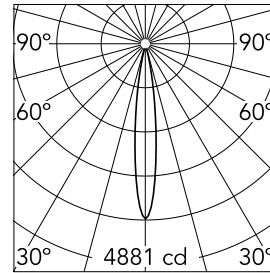

Find Me 1 Suspension On Board Dimmer

03.6273.30D - White

Accent lighting LED module to be installed in The Running Magnet System. Built-in DC/DC electronic voltage converter.

Main specifications

Number of heads	1	Net lumen (lm)	365
Lamp category	LED	Mountings	Track
Power (W)	8W	Environment	Indoor dry location
CCT (K)	3000K		
CRI	90		

Optical

Lighting type	Direct
LED type	Power LED
Light distribution	Symmetric
Optical type	Spot
Beam angle (°)	14
Beam angle C90-270 (°)	14

Beam Angle:	14°	
h(m)	E(lx)	D(m)
1	4881	0.24
2	1220	0.49
3	542	0.73
4	305	0.97
5	195	1.21

Luminous flux luminaire
365 lm (EXTREME CUT OFF)

Electrical

Voltage (V)	24	Insulation class	III
Dimmable	Yes		
Driver	Remote excluded		
Driver type	Non Dimmable		
Emergency	Without		

Physical

Color	White
Orientation	Fixed
Weight (kg)	0.3
Length (mm)	130