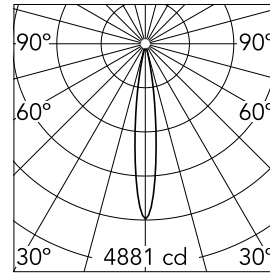

Find Me 1 Suspension On Board Dimmer

03.6273.06D - Chrome

Accent lighting LED module to be installed in The Running Magnet System. Built-in DC/DC electronic voltage converter.

Main specifications

Number of heads	1	Net lumen (lm)	365
Lamp category	LED	Mountings	Track
Power (W)	8W	Environment	Indoor dry location
CCT (K)	3000K		
CRI	90		

Optical

Lighting type	Direct
LED type	Power LED
Light distribution	Symmetric
Optical type	Spot
Beam angle (°)	14
Beam angle C90-270 (°)	14

Beam Angle:	14°	
h(m)	E(lx)	D(m)
1	4881	0.24
2	1220	0.49
3	542	0.73
4	305	0.97
5	195	1.21

Luminous flux luminaire
365 lm (EXTREME CUT OFF)

Electrical

Voltage (V)	24	Insulation class	III
Dimmable	Yes		
Driver	Remote excluded		
Driver type	Non Dimmable		
Emergency	Without		

Physical

Color	Chrome
Orientation	Fixed
Weight (kg)	0.3
Length (mm)	130