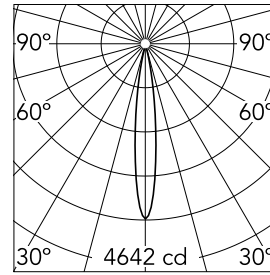

### Main specifications

<b>Number of heads</b>	1	<b>Net lumen (lm)</b>	344
<b>Lamp category</b>	LED	<b>Mountings</b>	Track
<b>Power (W)</b>	8W	<b>Environment</b>	Indoor dry location
<b>CCT (K)</b>	2700K		
<b>CRI</b>	90		

### Optical

<b>Lighting type</b>	Direct
<b>LED type</b>	Power LED
<b>Light distribution</b>	Symmetric
<b>Optical type</b>	Spot
<b>Beam angle (°)</b>	14
<b>Beam angle C90-270 (°)</b>	14

<b>Beam Angle:</b>	14°	
<b>h(m)</b>	<b>E(lx)</b>	<b>D(m)</b>
1	4642	0.24
2	1160	0.48
3	516	0.72
4	290	0.95
5	186	1.19

Luminous flux luminaire  
344 lm (EXTREME CUT OFF)

### Physical

<b>Color</b>	White
<b>Orientation</b>	Fixed
<b>Weight (kg)</b>	0.3
<b>Length (mm)</b>	130