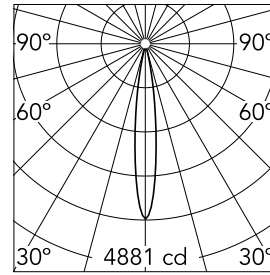

Find Me 1 Suspension Dali Version

03.6273.30DDA - White

Accent lighting LED module to be installed in The Running Magnet System. Built-in DC/DC electronic voltage converter.

Main specifications

Number of heads	1	Net lumen (lm)	365
Lamp category	LED	Mountings	Track
Power (W)	8W	Environment	Indoor dry location
CCT (K)	3000K		
CRI	90		

Optical

Lighting type	Direct
LED type	Power LED
Light distribution	Symmetric
Optical type	Spot
Beam angle (°)	14
Beam angle C90-270 (°)	14

Beam Angle: 14°

Luminous flux luminaire
365 lm (EXTREME CUT OFF)