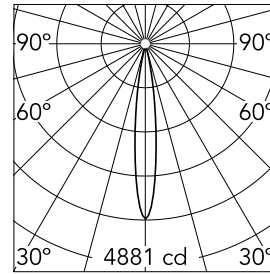

### Main specifications

<b>Number of heads</b>	1	<b>Net lumen (lm)</b>	365
<b>Lamp category</b>	LED	<b>Mountings</b>	Track
<b>Power (W)</b>	8W	<b>Environment</b>	Indoor dry location
<b>CCT (K)</b>	3000K		
<b>CRI</b>	90		

### Optical

<b>Lighting type</b>	Direct
<b>LED type</b>	Power LED
<b>Light distribution</b>	Symmetric
<b>Optical type</b>	Spot
<b>Beam angle (°)</b>	14
<b>Beam angle C90-270 (°)</b>	14

Beam Angle: 14°

h(m)	E(lx)	D(m)
1	4881	0.24
2	1220	0.49
3	542	0.73
4	305	0.97
5	195	1.21

Luminous flux luminaire  
365 lm (EXTREME CUT OFF)

### Physical

<b>Color</b>	Chrome
<b>Orientation</b>	Fixed
<b>Weight (kg)</b>	0.3
<b>Length (mm)</b>	130