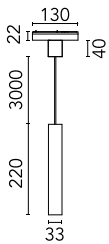

### Main specifications

<b>Number of heads</b>	1	<b>Net lumen (lm)</b>	365
<b>Lamp category</b>	LED	<b>Mountings</b>	Track
<b>Power (W)</b>	8W	<b>Environment</b>	Indoor dry location
<b>CCT (K)</b>	3000K		
<b>CRI</b>	90		

### Optical

<b>Lighting type</b>	Direct
<b>LED type</b>	Power LED
<b>Light distribution</b>	Symmetric
<b>Optical type</b>	Spot
<b>Beam angle (°)</b>	14
<b>Beam angle C90-270 (°)</b>	14

Beam Angle: 14°

h(m)	E(lx)	D(m)
1	4881	0.24
2	1220	0.49
3	542	0.73
4	305	0.97
5	195	1.21

Luminous flux luminaire  
365 lm (EXTREME CUT OFF)

### Physical

<b>Color</b>	Chrome
<b>Orientation</b>	Fixed
<b>Weight (kg)</b>	0.3
<b>Length (mm)</b>	130