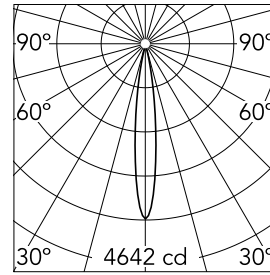

Optical

Lighting type	Direct
LED type	Power LED
Light distribution	Symmetric
Optical type	Spot
Beam angle (°)	14
Beam angle C90-270 (°)	14

Beam Angle:	14°		
h(m)	E(lx)	D(m)	
1	4642	0.24	
2	1160	0.48	
3	516	0.72	
4	290	0.95	
5	186	1.19	

Luminous flux luminaire
344 lm (EXTREME CUT OFF)

Electrical

Voltage (V)	24	Insulation class	III
Dimmable	Yes		
Driver	Remote excluded		
Driver type	Dimmable DALI		
Emergency	Without		

Physical

Color	White
Orientation	Fixed
Weight (kg)	0.3
Length (mm)	130