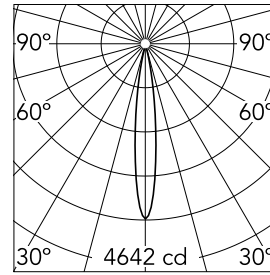

Optical

| | |
|-------------------------------|-----------|
| Lighting type | Direct |
| LED type | Power LED |
| Light distribution | Symmetric |
| Optical type | Spot |
| Beam angle (°) | 14 |
| Beam angle C90-270 (°) | 14 |

Beam Angle: 14°

h(m) E(lx) D(m)

| | | |
|---|------|------|
| 1 | 4642 | 0.24 |
| 2 | 1160 | 0.48 |
| 3 | 516 | 0.72 |
| 4 | 290 | 0.95 |
| 5 | 186 | 1.19 |

Luminous flux luminaire
344 lm (EXTREME CUT OFF)

Physical

| | |
|--------------------|-------|
| Color | Black |
| Orientation | Fixed |
| Weight (kg) | 0.3 |
| Length (mm) | 130 |

Note

Maximum 14 spots for a single driver. For wireless lighting control, choose integrated Casambi versions.