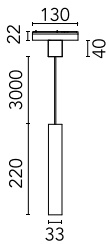

Find Me 1 Suspension Dali Version

■ 03.6272.14DDA - Black

Accent lighting LED module to be installed in The Running Magnet System. Built-in DC/DC electronic voltage converter.

Main specifications

| | | | |
|------------------------|-------|-----------------------|---------------------|
| Number of heads | 1 | Net lumen (lm) | 344 |
| Lamp category | LED | Mountings | Track |
| Power (W) | 8W | Environment | Indoor dry location |
| CCT (K) | 2700K | | |
| CRI | 90 | | |

Optical

| | |
|-------------------------------|-----------|
| Lighting type | Direct |
| LED type | Power LED |
| Light distribution | Symmetric |
| Optical type | Spot |
| Beam angle (°) | 14 |
| Beam angle C90-270 (°) | 14 |

Beam Angle: 14°

h(m) E(lx) D(m)

| | | |
|---|------|------|
| 1 | 4642 | 0.24 |
| 2 | 1160 | 0.48 |
| 3 | 516 | 0.72 |
| 4 | 290 | 0.95 |
| 5 | 186 | 1.19 |

Luminous flux luminaire
344 lm (EXTREME CUT OFF)

Physical

| | |
|--------------------|-------|
| Color | Black |
| Orientation | Fixed |
| Weight (kg) | 0.3 |
| Length (mm) | 130 |

Note

Maximum 14 spots for a single driver. For wireless lighting control, choose integrated Casambi versions.