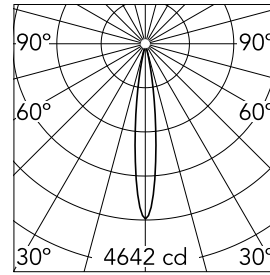

Optical

Lighting type	Direct
LED type	Power LED
Light distribution	Symmetric
Optical type	Spot
Beam angle (°)	14
Beam angle C90-270 (°)	14

Beam Angle: 14°

h(m) E(lx) D(m)

1	4642	0.24
2	1160	0.48
3	516	0.72
4	290	0.95
5	186	1.19

Luminous flux luminaire
344 lm

Electrical

Voltage (V)	24	Insulation class	III
Dimmable	Yes		
Driver	Remote excluded		
Driver type	Dimmable DALI		
Emergency	Without		

Physical

Color	Chrome
Orientation	Fixed
Weight (kg)	0.3
Length (mm)	130