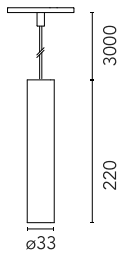

Main specifications

Number of heads	1	Net lumen (lm)	186
Lamp category	LED	Mountings	Track
Power (W)	5.5W	Environment	Indoor dry location
CCT (K)	2700K		
CRI	90		

Optical

Lighting type	Direct
LED type	Power LED
Light distribution	Symmetric
Optical type	Medium
Beam angle (°)	20
Beam angle C90-270 (°)	20

Beam Angle: 20°

h(m)	E(lx)	D(m)
1	1238	0.35
2	310	0.70
3	138	1.06
4	77	1.41
5	50	1.76

Luminous flux luminaire
186 lm

Electrical

Voltage (V)	24	Insulation class	III
Dimmable	Yes		
Driver	Remote excluded		
Driver type	Dimmable		
Emergency	Casambi		
	Without		

Physical

Color	Black
Orientation	Fixed
Weight (kg)	0.27
Spot diameter (mm)	33
Length (mm)	33

Note

Accessories included (honeycomb and screening crosspiece). The control system with the Casambi version of light fixtures is directly and individually regulated wirelessly using the application FLOS Control® powered by Casambi. Other types of regulation are broadcast (all lights are regulated at the same time)