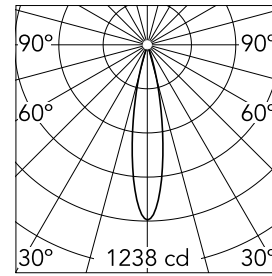

Main specifications

Number of heads	1	Net lumen (lm)	186
Lamp category	LED	Mountings	Track
Power (W)	5.5W	Environment	Indoor dry location
CCT (K)	2700K		
CRI	90		

Optical

Lighting type	Direct
LED type	Power LED
Light distribution	Symmetric
Optical type	Medium
Beam angle (°)	20
Beam angle C90-270 (°)	20

Physical

Color	Black
Orientation	Fixed
Weight (kg)	0.27
Spot diameter (mm)	33
Length (mm)	33

Note

Accessories included (honeycomb and screening crosspiece). The control system with the Casambi version of light fixtures is directly and individually regulated wirelessly using the application FLOS Control® powered by Casambi. Other types of regulation are broadcast (all lights are regulated at the same time)