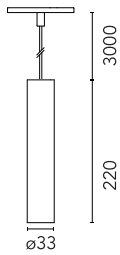

Main specifications

| | | | |
|-----------------|-------|----------------|---------------------|
| Number of heads | 1 | Net lumen (lm) | 309 |
| Lamp category | LED | Mountings | Track |
| Power (W) | 5.5W | Environment | Indoor dry location |
| CCT (K) | 2700K | | |
| CRI | 90 | | |

Optical

| | |
|------------------------|-----------|
| Lighting type | Direct |
| LED type | Power LED |
| Light distribution | Symmetric |
| Optical type | Spot |
| Beam angle (°) | 14 |
| Beam angle C90-270 (°) | 14 |

| | |
|-------------|------------|
| Beam Angle: | 14° |
| h(m) | E(lx) D(m) |
| 1 | 4168 0.24 |
| 2 | 1042 0.48 |
| 3 | 463 0.72 |
| 4 | 261 0.95 |
| 5 | 167 1.19 |

Luminous flux luminaire
309 lm

Electrical

Physical

| | |
|--------------------|-------|
| Color | White |
| Orientation | Fixed |
| Weight (kg) | 0.27 |
| Spot diameter (mm) | 33 |
| Length (mm) | 33 |

Note

Accessories included (honeycomb and screening crosspiece). The control system with the Casambi version of light fixtures is directly and individually regulated wirelessly using the application FLOS Control® powered by Casambi. Other types of regulation are broadcast (all lights are regulated at the same time)