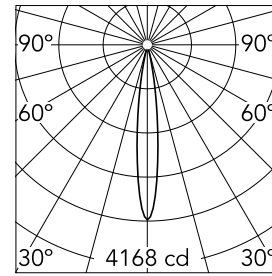

Main specifications

| | | | |
|-----------------|-------|----------------|---------------------|
| Number of heads | 1 | Net lumen (lm) | 309 |
| Lamp category | LED | Mountings | Track |
| Power (W) | 5.5W | Environment | Indoor dry location |
| CCT (K) | 2700K | | |
| CRI | 90 | | |

Optical

| | |
|------------------------|-----------|
| Lighting type | Direct |
| LED type | Power LED |
| Light distribution | Symmetric |
| Optical type | Spot |
| Beam angle (°) | 14 |
| Beam angle C90-270 (°) | 14 |

| | |
|-------------|------------|
| Beam Angle: | 14° |
| h(m) | E(lx) D(m) |
| 1 | 4168 0.24 |
| 2 | 1042 0.48 |
| 3 | 463 0.72 |
| 4 | 261 0.95 |
| 5 | 167 1.19 |

Luminous flux luminaire
309 lm

Electrical