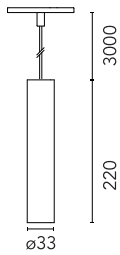

Main specifications

Number of heads	1	Net lumen (lm)	309
Lamp category	LED	Mountings	Track
Power (W)	5.5W	Environment	Indoor dry location
CCT (K)	2700K		
CRI	90		

Optical

Lighting type	Direct
LED type	Power LED
Light distribution	Symmetric
Optical type	Spot
Beam angle (°)	14
Beam angle C90-270 (°)	14

Beam Angle:	14°		
	h(m)	E(lx)	D(m)
1	4168	0.24	
2	1042	0.48	
3	463	0.72	
4	261	0.95	
5	167	1.19	

Luminous flux luminaire
309 lm

Electrical

Voltage (V)	24	Insulation class	III
Dimmable	Yes		
Driver	Remote excluded		
Driver type	Dimmable Casambi		
Emergency	Without		

Physical

Color	Deep Brown
Orientation	Fixed
Weight (kg)	0.27
Spot diameter (mm)	33
Length (mm)	33

Note

Accessories included (honeycomb and screening crosspiece). The control system with the Casambi version of light fixtures is directly and individually regulated wirelessly using the application FLOS Control® powered by Casambi. Other types of regulation are broadcast (all lights are regulated at the same time)