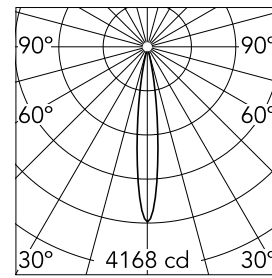

Main specifications

Number of heads	1	Net lumen (lm)	309
Lamp category	LED	Mountings	Track
Power (W)	5.5W	Environment	Indoor dry location
CCT (K)	2700K		
CRI	90		

Optical

Lighting type	Direct
LED type	Power LED
Light distribution	Symmetric
Optical type	Spot
Beam angle (°)	14
Beam angle C90-270 (°)	14

Physical

Color	Deep Brown
Orientation	Fixed
Weight (kg)	0.27
Spot diameter (mm)	33
Length (mm)	33

Note

Accessories included (honeycomb and screening crosspiece). The control system with the Casambi version of light fixtures is directly and individually regulated wirelessly using the application FLOS Control® powered by Casambi. Other types of regulation are broadcast (all lights are regulated at the same time)