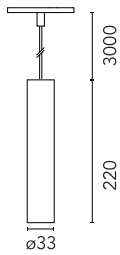

Electrical

Voltage (V)	24.00	Insulation class	III
Dimmable	Yes		
Driver	Remote		
Driver type	FLOS smart control, Electronic dimmable CASAMBI		

Emergency

Without

Physical

Color	Deep Brown
Orientation	Fixed
Weight (kg)	0.27
Spot diameter (mm)	33
Length (mm)	33

Note

Accessories included (honeycomb and screening crosspiece). The control system with the Casambi version of light fixtures is directly and individually regulated wirelessly using the application FLOS Control® powered by Casambi. Other types of regulation are broadcast (all lights are regulated at the same time)