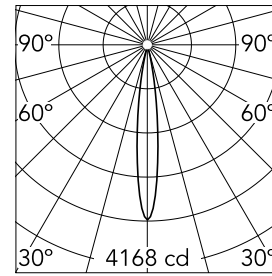

### Main specifications

Number of heads	1	Net lumen (lm)	309
Lamp category	LED	Mountings	Track
Power (W)	5.5W	Environment	Indoor
CCT (K)	2700K		
CRI	90		

### Optical

Lighting type	Direct
LED type	Power LED
Light distribution	Symmetric
Optical type	Spot
Beam angle (°)	13
Beam angle C90-270 (°)	13

Beam Angle:	14°
h(m)	E(lx) D(m)
1	4168 0.24
2	1042 0.48
3	463 0.72
4	261 0.95
5	167 1.19

### Physical

Color	Deep Brown
Orientation	Fixed
Weight (kg)	0.27
Spot diameter (mm)	33
Length (mm)	33