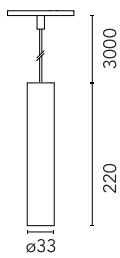

Main specifications

Number of heads	1	Net lumen (lm)	193
Lamp category	LED	Mountings	Track
Power (W)	5.5W	Environment	Indoor dry location
CCT (K)	3000K		
CRI	90		

Optical

Lighting type	Direct
LED type	Power LED
Light distribution	Symmetric
Optical type	Medium
Beam angle (°)	20
Beam angle C90-270 (°)	20

Beam Angle:	20°		
	h(m)	E(lx)	D(m)
1	1285	0.35	
2	321	0.70	
3	143	1.06	
4	80	1.41	
5	51	1.76	

Luminous flux luminaire
193 lm

Electrical

Voltage (V)	24	Insulation class	III
Dimmable	Yes		
Driver	Remote excluded		
Driver type	Dimmable		
Emergency	Casambi		
	Without		

Physical

Color	White
Orientation	Fixed
Weight (kg)	0.27
Spot diameter (mm)	33
Length (mm)	33

Note

Accessories included (honeycomb and screening crosspiece). The control system with the Casambi version of light fixtures is directly and individually regulated wirelessly using the application FLOS Control® powered by Casambi. Other types of regulation are broadcast (all lights are regulated at the same time)