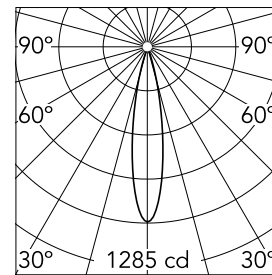

Main specifications

Number of heads	1	Net lumen (lm)	193
Lamp category	LED	Mountings	Track
Power (W)	5.5W	Environment	Indoor dry location
CCT (K)	3000K		
CRI	90		

Optical

Lighting type	Direct
LED type	Power LED
Light distribution	Symmetric
Optical type	Medium
Beam angle (°)	20
Beam angle C90-270 (°)	20

Physical

Color	White
Orientation	Fixed
Weight (kg)	0.27
Spot diameter (mm)	33
Length (mm)	33

Note

Accessories included (honeycomb and screening crosspiece). The control system with the Casambi version of light fixtures is directly and individually regulated wirelessly using the application FLOS Control® powered by Casambi. Other types of regulation are broadcast (all lights are regulated at the same time)