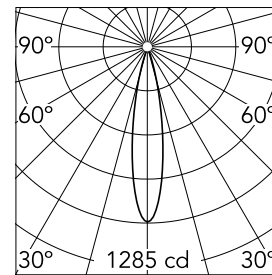

Main specifications

Number of heads	1	Net lumen (lm)	193
Lamp category	LED	Mountings	Track
Power (W)	5.5W	Environment	Indoor dry location
CCT (K)	3000K		
CRI	90		

Optical

Lighting type	Direct
LED type	Power LED
Light distribution	Symmetric
Optical type	Medium
Beam angle (°)	20
Beam angle C90-270 (°)	20

Physical

Color	Deep Brown
Orientation	Fixed
Weight (kg)	0.27
Spot diameter (mm)	33
Length (mm)	33

Note

Accessories included (honeycomb and screening crosspiece). The control system with the Casambi version of light fixtures is directly and individually regulated wirelessly using the application FLOS Control® powered by Casambi. Other types of regulation are broadcast (all lights are regulated at the same time)