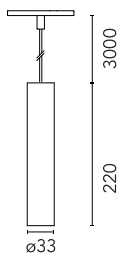

Main specifications

Number of heads	1	Net lumen (lm)	193
Lamp category	LED	Mountings	Track
Power (W)	5.5W	Environment	Indoor dry location
CCT (K)	3000K		
CRI	90		

Optical

Lighting type	Direct
LED type	Power LED
Light distribution	Symmetric
Optical type	Medium
Beam angle (°)	20
Beam angle C90-270 (°)	20

Beam Angle:	20°		
h(m)	E(lx)	D(m)	
1	1285	0.35	
2	321	0.70	
3	143	1.06	
4	80	1.41	
5	51	1.76	

Luminous flux luminaire
193 lm

Electrical

Voltage (V)	24	Insulation class	III
Dimmable	Yes		
Driver	Remote excluded		
Driver type	Dimmable		
Emergency	Casambi		
	Without		

Physical

Color	Deep Brown
Orientation	Fixed
Weight (kg)	0.27
Spot diameter (mm)	33
Length (mm)	33

Note

Accessories included (honeycomb and screening crosspiece). The control system with the Casambi version of light fixtures is directly and individually regulated wirelessly using the application FLOS Control® powered by Casambi. Other types of regulation are broadcast (all lights are regulated at the same time)