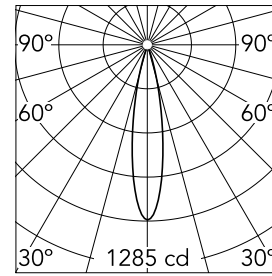

Main specifications

Number of heads	1	Net lumen (lm)	193
Lamp category	LED	Mountings	Track
Power (W)	5.5W	Environment	Indoor dry location
CCT (K)	3000K		
CRI	90		

Optical

Lighting type	Direct
LED type	Power LED
Light distribution	Symmetric
Optical type	Medium
Beam angle (°)	20
Beam angle C90-270 (°)	20

Physical

Color	Black
Orientation	Fixed
Weight (kg)	0.27
Spot diameter (mm)	33
Length (mm)	33

Note

Accessories included (honeycomb and screening crosspiece). The control system with the Casambi version of light fixtures is directly and individually regulated wirelessly using the application FLOS Control® powered by Casambi. Other types of regulation are broadcast (all lights are regulated at the same time)