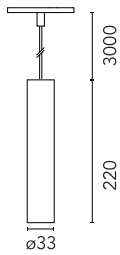

Main specifications

Number of heads	1	Net lumen (lm)	193
Lamp category	LED	Mountings	Track
Power (W)	5.5W	Environment	Indoor dry location
CCT (K)	3000K		
CRI	90		

Optical

Lighting type	Direct
LED type	Power LED
Light distribution	Symmetric
Optical type	Medium
Beam angle (°)	20
Beam angle C90-270 (°)	20

Beam Angle:	20°		
	h(m)	E(lx)	D(m)
1	1285	0.35	
2	321	0.70	
3	143	1.06	
4	80	1.41	
5	51	1.76	

Luminous flux luminaire
193 lm

Electrical

Voltage (V)	24	Insulation class	III
Dimmable	Yes		
Driver	Remote excluded		
Driver type	Dimmable		
Emergency	Casambi		
	Without		

Physical

Color	Black
Orientation	Fixed
Weight (kg)	0.27
Spot diameter (mm)	33
Length (mm)	33

Note

Accessories included (honeycomb and screening crosspiece). The control system with the Casambi version of light fixtures is directly and individually regulated wirelessly using the application FLOS Control® powered by Casambi. Other types of regulation are broadcast (all lights are regulated at the same time)