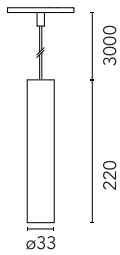

Main specifications

Number of heads	1	Net lumen (lm)	314
Lamp category	LED	Mountings	Track
Power (W)	5.5W	Environment	Indoor dry location
CCT (K)	3000K		
CRI	90		

Optical

Lighting type	Direct
LED type	Power LED
Light distribution	Symmetric
Optical type	Spot
Beam angle (°)	14
Beam angle C90-270 (°)	14

Beam Angle:	14°		
	h(m)	E(lx)	D(m)
1	4193	0.24	
2	1048	0.49	
3	466	0.73	
4	262	0.97	
5	168	1.21	

Luminous flux luminaire
314 lm

Electrical

Voltage (V)	24	Insulation class	III
Dimmable	Yes		
Driver	Remote excluded		
Driver type	Dimmable		
Emergency	Casambi		
	Without		

Physical

Color	Bronze
Orientation	Fixed
Weight (kg)	0.27
Spot diameter (mm)	33
Length (mm)	33

Note

Accessories included (honeycomb and screening crosspiece). The control system with the Casambi version of light fixtures is directly and individually regulated wirelessly using the application FLOS Control® powered by Casambi. Other types of regulation are broadcast (all lights are regulated at the same time)