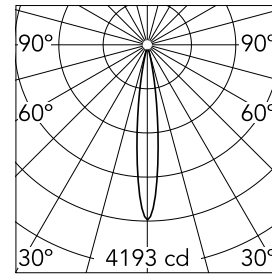

Main specifications

Number of heads	1	Net lumen (lm)	314
Lamp category	LED	Mountings	Track
Power (W)	5.5W	Environment	Indoor dry location
CCT (K)	3000K		
CRI	90		

Optical

Lighting type	Direct
LED type	Power LED
Light distribution	Symmetric
Optical type	Spot
Beam angle (°)	14
Beam angle C90-270 (°)	14

Physical

Color	Bronze
Orientation	Fixed
Weight (kg)	0.27
Spot diameter (mm)	33
Length (mm)	33

Note

Accessories included (honeycomb and screening crosspiece). The control system with the Casambi version of light fixtures is directly and individually regulated wirelessly using the application FLOS Control® powered by Casambi. Other types of regulation are broadcast (all lights are regulated at the same time)