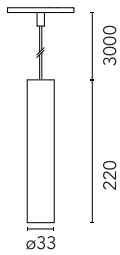

Main specifications

Number of heads	1	Net lumen (lm)	314
Lamp category	LED	Mountings	Track
Power (W)	5.5W	Environment	Indoor
CCT (K)	3000K		
CRI	90		

Optical

Lighting type	Direct
LED type	Power LED
Light distribution	Symmetric
Optical type	Spot
Beam angle (°)	13
Beam angle C90-270 (°)	13

Beam Angle:	14°		
	h(m)	E(lx)	D(m)
1	4193	0.24	
2	1048	0.49	
3	466	0.73	
4	262	0.97	
5	168	1.21	

Luminous flux luminaire
314 lm

Electrical

Voltage (V)	24.00	Insulation class	III
Dimmable	Yes		
Driver	Remote		
Driver type	FLOS smart control, Electronic dimmable CASAMBI		

Emergency

Without

Physical

Color	Bronze
Orientation	Fixed
Weight (kg)	0.27
Spot diameter (mm)	33
Length (mm)	33

Note

Accessories included (honeycomb and screening crosspiece). The control system with the Casambi version of light fixtures is directly and individually regulated wirelessly using the application FLOS Control® powered by Casambi. Other types of regulation are broadcast (all lights are regulated at the same time)