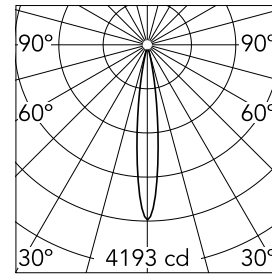

Main specifications

Number of heads	1	Net lumen (lm)	314
Lamp category	LED	Mountings	Track
Power (W)	5.5W	Environment	Indoor
CCT (K)	3000K		
CRI	90		

Optical

Lighting type	Direct
LED type	Power LED
Light distribution	Symmetric
Optical type	Spot
Beam angle (°)	13
Beam angle C90-270 (°)	13