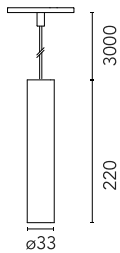

Main specifications

Number of heads	1	Net lumen (lm)	314
Lamp category	LED	Mountings	Track
Power (W)	5.5W	Environment	Indoor
CCT (K)	3000K		
CRI	90		

Optical

Lighting type	Direct
LED type	Power LED
Light distribution	Symmetric
Optical type	Spot
Beam angle (°)	13
Beam angle C90-270 (°)	13

Beam Angle:	14°
h(m)	E(lx) D(m)
1	4193 0.24
2	1048 0.49
3	466 0.73
4	262 0.97
5	168 1.21

Luminous flux luminaire
314 lm

Electrical

Voltage (V)	24.00	Insulation class	III
Dimmable	Yes		
Driver	Remote		
Driver type	FLOS smart control, Electronic dimmable CASAMBI		

Emergency

Without

Physical

Color	White
Orientation	Fixed
Weight (kg)	0.27
Spot diameter (mm)	33
Length (mm)	33

Note

Accessories included (honeycomb and screening crosspiece). The control system with the Casambi version of light fixtures is directly and individually regulated wirelessly using the application FLOS Control® powered by Casambi. Other types of regulation are broadcast (all lights are regulated at the same time)