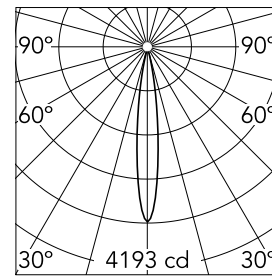

Main specifications

| | | | |
|-----------------|-------|----------------|---------------------|
| Number of heads | 1 | Net lumen (lm) | 314 |
| Lamp category | LED | Mountings | Track |
| Power (W) | 5.5W | Environment | Indoor dry location |
| CCT (K) | 3000K | | |
| CRI | 90 | | |

Optical

| | |
|------------------------|-----------|
| Lighting type | Direct |
| LED type | Power LED |
| Light distribution | Symmetric |
| Optical type | Spot |
| Beam angle (°) | 14 |
| Beam angle C90-270 (°) | 14 |

| | | | |
|-------------|------|-------|------|
| Beam Angle: | 14° | | |
| | h(m) | E(lx) | D(m) |
| 1 | 4193 | 0.24 | |
| 2 | 1048 | 0.49 | |
| 3 | 466 | 0.73 | |
| 4 | 262 | 0.97 | |
| 5 | 168 | 1.21 | |