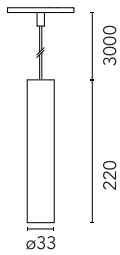

Find Me 1 Suspension Casambi integrated

New

09.3920.18A - Deep Brown

LED accent lighting module to be installed in the Zero Track system. Incorporated DC/DC electronic converter. Casambi via Flos Control App to individually control the lights. Not suitable for vertical installations.

Main specifications

Number of heads	1	Net lumen (lm)	314
Lamp category	LED	Mountings	Track
Power (W)	5.5W	Environment	Indoor dry location
CCT (K)	3000K		
CRI	90		

Optical

Lighting type	Direct
LED type	Power LED
Light distribution	Symmetric
Optical type	Spot
Beam angle (°)	14
Beam angle C90-270 (°)	14

Beam Angle:	14°		
	h(m)	E(lx)	D(m)
1	4193	0.24	
2	1048	0.49	
3	466	0.73	
4	262	0.97	
5	168	1.21	

Luminous flux luminaire
314 lm

Electrical

Voltage (V)	24	Insulation class	III
Dimmable	Yes		
Driver	Remote excluded		
Driver type	Dimmable		
Emergency	Casambi		
	Without		

Physical

Color	Deep Brown
Orientation	Fixed
Weight (kg)	0.27
Spot diameter (mm)	33
Length (mm)	33

Note

Accessories included (honeycomb and screening crosspiece). The control system with the Casambi version of light fixtures is directly and individually regulated wirelessly using the application FLOS Control® powered by Casambi. Other types of regulation are broadcast (all lights are regulated at the same time)