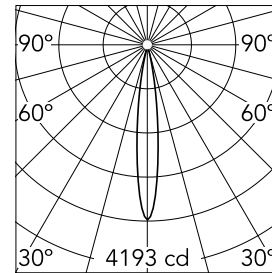

Main specifications

Number of heads	1	Net lumen (lm)	314
Lamp category	LED	Mountings	Track
Power (W)	5.5W	Environment	Indoor dry location
CCT (K)	3000K		
CRI	90		

Optical

Lighting type	Direct
LED type	Power LED
Light distribution	Symmetric
Optical type	Spot
Beam angle (°)	14
Beam angle C90-270 (°)	14

Physical

Color	Black
Orientation	Fixed
Weight (kg)	0.27
Spot diameter (mm)	33
Length (mm)	33

Note

Accessories included (honeycomb and screening crosspiece). The control system with the Casambi version of light fixtures is directly and individually regulated wirelessly using the application FLOS Control® powered by Casambi. Other types of regulation are broadcast (all lights are regulated at the same time)