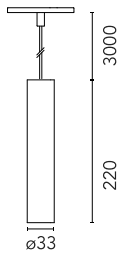

Main specifications

Number of heads	1	Net lumen (lm)	314
Lamp category	LED	Mountings	Track
Power (W)	5.5W	Environment	Indoor dry location
CCT (K)	3000K		
CRI	90		

Optical

Lighting type	Direct
LED type	Power LED
Light distribution	Symmetric
Optical type	Spot
Beam angle (°)	14
Beam angle C90-270 (°)	14

Beam Angle:	14°		
	h(m)	E(lx)	D(m)
1	4193	0.24	
2	1048	0.49	
3	466	0.73	
4	262	0.97	
5	168	1.21	

Luminous flux luminaire
314 lm

Electrical

Voltage (V)	24	Insulation class	III
Dimmable	Yes		
Driver	Remote excluded		
Driver type	Dimmable		
Emergency	Casambi		
	Without		

Physical

Color	Black
Orientation	Fixed
Weight (kg)	0.27
Spot diameter (mm)	33
Length (mm)	33

Note

Accessories included (honeycomb and screening crosspiece). The control system with the Casambi version of light fixtures is directly and individually regulated wirelessly using the application FLOS Control® powered by Casambi. Other types of regulation are broadcast (all lights are regulated at the same time)