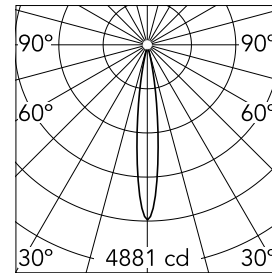

Find Me 1 Suspension Casambi integrated

New

03.6273.30DCB - White

Accent lighting LED module to be installed in The Running Magnet System. Built-in DC/DC electronic voltage converter.

Main specifications

Number of heads	1	Net lumen (lm)	365
Lamp category	LED	Mountings	Track
Power (W)	8W	Environment	Indoor dry location
CCT (K)	3000K		
CRI	90		

Optical

Lighting type	Direct
LED type	Power LED
Light distribution	Symmetric
Optical type	Spot
Beam angle (°)	14
Beam angle C90-270 (°)	14

Beam Angle:	14°		
	h(m)	E(lx)	D(m)
1	4881	0.24	
2	1220	0.49	
3	542	0.73	
4	305	0.97	
5	195	1.21	

Luminous flux luminaire
365 lm (EXTREME CUT OFF)

Electrical

Voltage (V)	24	Insulation class	III
Dimmable	Yes		
Driver	Remote excluded		
Driver type	Dimmable		
Emergency	Casambi		
	Without		

Physical

Color	White
Orientation	Fixed
Weight (kg)	0.3
Length (mm)	130