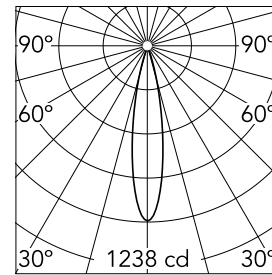

Main specifications

Number of heads	1	Net lumen (lm)	186
Lamp category	LED	Mountings	Track
Power (W)	5.5W	Environment	Indoor dry location
CCT (K)	2700K		
CRI	90		

Optical

Lighting type	Direct
LED type	Power LED
Light distribution	Symmetric
Optical type	Medium
Beam angle (°)	20
Beam angle C90-270 (°)	20

Physical

Color	Bronze	Spot diameter (mm)	33
Orientation	Fixed	Length (mm)	33
Weight (kg)	0.27		
Tilt (°)	90		
Rotation (°)	360		

Note

Accessories included (honeycomb and screening crosspiece).