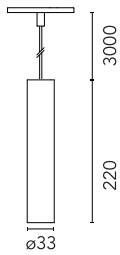

Main specifications

Number of heads	1	Net lumen (lm)	186
Lamp category	LED	Mountings	Track
Power (W)	5.5W	Environment	Indoor dry location
CCT (K)	2700K		
CRI	90		

Optical

Lighting type	Direct
LED type	Power LED
Light distribution	Symmetric
Optical type	Medium
Beam angle (°)	20
Beam angle C90-270 (°)	20

Beam Angle:	20°		
h(m)	E(lx)	D(m)	
1	1238	0.35	
2	310	0.70	
3	138	1.06	
4	77	1.41	
5	50	1.76	

Luminous flux luminaire
186 lm

Electrical

Voltage (V)	24	Insulation class	III
Dimmable	Yes		
Driver	Remote excluded		
Driver type	Non Dimmable, Dimmable, Casambi, Dimmable 1-10V, Dimmable DALI 1		
Emergency	Without		

Physical

Color	Bronze	Spot diameter (mm)	33
Orientation	Fixed	Length (mm)	33
Weight (kg)	0.27		
Tilt (°)	90		
Rotation (°)	360		

Note

Accessories included (honeycomb and screening crosspiece).