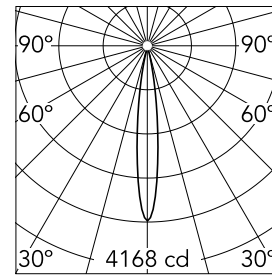

### Main specifications

<b>Number of heads</b>	1	<b>CRI</b>	90
<b>Lamp category</b>	LED	<b>Net lumen (lm)</b>	309
<b>Power (W)</b>	5.5W	<b>Mountings</b>	Track
<b>System power (W)</b>	5.5	<b>Environment</b>	Indoor dry location
<b>CCT (K)</b>	2700K		

### Optical

<b>Lighting type</b>	Direct
<b>LED type</b>	Power LED
<b>Light distribution</b>	Symmetric
<b>Optical type</b>	Spot
<b>Beam angle (°)</b>	14
<b>Beam angle C90-270 (°)</b>	14
<b>UGRL</b>	4
<b>Efficiency (lm/W)</b>	56.18

<b>Beam Angle:</b>	14°		
<b>h(m)</b>	<b>E(lx)</b>	<b>D(m)</b>	
1	4168	0.24	
2	1042	0.48	
3	463	0.72	
4	261	0.95	
5	167	1.19	

Luminous flux luminaire  
309 lm

### Physical

<b>Color</b>	Deep Brown	<b>Lifespan (L70 B10)</b>	L80B50
<b>Orientation</b>	Fixed		
<b>Weight (kg)</b>	0.27		
<b>Spot diameter (mm)</b>	33		
<b>Length (mm)</b>	33		