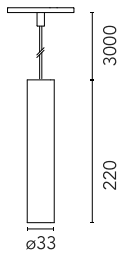

### Main specifications

<b>Number of heads</b>	1	<b>CRI</b>	90
<b>Lamp category</b>	LED	<b>Net lumen (lm)</b>	309
<b>Power (W)</b>	5.5W	<b>Mountings</b>	Track
<b>System power (W)</b>	5.5	<b>Environment</b>	Indoor dry location
<b>CCT (K)</b>	2700K		

### Optical

<b>Lighting type</b>	Direct
<b>LED type</b>	Power LED
<b>Light distribution</b>	Symmetric
<b>Optical type</b>	Spot
<b>Beam angle (°)</b>	14
<b>Beam angle C90-270 (°)</b>	14
<b>UGRL</b>	4
<b>Efficiency (lm/W)</b>	56.18

<b>Beam Angle:</b>	14°		
<b>h(m)</b>	<b>E(lx)</b>	<b>D(m)</b>	
1	4168	0.24	
2	1042	0.48	
3	463	0.72	
4	261	0.95	
5	167	1.19	

Luminous flux luminaire  
309 lm

### Physical

<b>Color</b>	Deep Brown	<b>Lifespan (L70 B10)</b>	L80B50
<b>Orientation</b>	Fixed		
<b>Weight (kg)</b>	0.27		
<b>Spot diameter (mm)</b>	33		
<b>Length (mm)</b>	33		