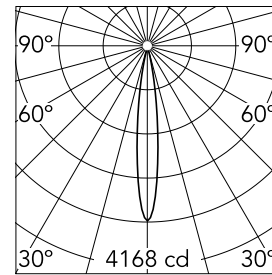

Main specifications

Number of heads	1	Net lumen (lm)	309
Lamp category	LED	Mountings	Track
Power (W)	5.5W	Environment	Indoor
CCT (K)	2700K		
CRI	90		

Optical

Lighting type	Direct
LED type	Power LED
Light distribution	Symmetric
Optical type	Spot
Beam angle (°)	13
Beam angle C90-270 (°)	13

Physical

Color	Black
Orientation	Fixed
Weight (kg)	0.27
Spot diameter (mm)	33
Length (mm)	33

Note

Accessories included (honeycomb and screening crosspiece).