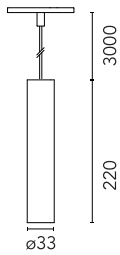

Main specifications

Number of heads	1	Net lumen (lm)	309
Lamp category	LED	Mountings	Track
Power (W)	5.5W	Environment	Indoor
CCT (K)	2700K		
CRI	90		

Optical

Lighting type	Direct
LED type	Power LED
Light distribution	Symmetric
Optical type	Spot
Beam angle (°)	13
Beam angle C90-270 (°)	13

Beam Angle:	14°		
h(m)	E(lx)	D(m)	
1	4168	0.24	
2	1042	0.48	
3	463	0.72	
4	261	0.95	
5	167	1.19	

Luminous flux luminaire
309 lm

Electrical

Voltage (V)	24.00	Insulation class	III
Dimmable	Yes		
Driver	Remote		
Driver type	Electronic, Electronic dimmable CASAMBI, Electronic dimmable 1-10V, Electronic dimmable DALI		
Emergency	Without		

Physical

Color	Black
Orientation	Fixed
Weight (kg)	0.27
Spot diameter (mm)	33
Length (mm)	33

Note

Accessories included (honeycomb and screening crosspiece).