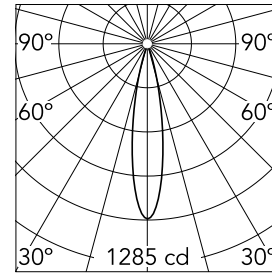

Main specifications

Number of heads	1	Net lumen (lm)	193
Lamp category	LED	Mountings	Track
Power (W)	5.5W	Environment	Indoor dry location
CCT (K)	3000K		
CRI	90		

Optical

Lighting type	Direct
LED type	Power LED
Light distribution	Symmetric
Optical type	Medium
Beam angle (°)	20
Beam angle C90-270 (°)	20

Physical

Color	Bronze
Orientation	Fixed
Weight (kg)	0.27
Spot diameter (mm)	33
Length (mm)	33

Note

Accessories included (honeycomb and screening crosspiece).