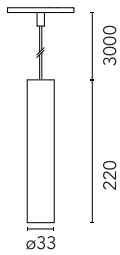

Main specifications

Number of heads	1	Net lumen (lm)	193
Lamp category	LED	Mountings	Track
Power (W)	5.5W	Environment	Indoor dry location
CCT (K)	3000K		
CRI	90		

Optical

Lighting type	Direct
LED type	Power LED
Light distribution	Symmetric
Optical type	Medium
Beam angle (°)	20
Beam angle C90-270 (°)	20

Beam Angle: 20°

h(m)	E(lx)	D(m)
1	1285	0.35
2	321	0.70
3	143	1.06
4	80	1.41
5	51	1.76

Luminous flux luminaire
193 lm

Electrical

Voltage (V)	24	Insulation class	III
Dimmable	Yes		
Driver	Remote excluded		
Driver type	Non Dimmable, Dimmable, Casambi, Dimmable 1-10V, Dimmable DALI 1		
Emergency	Without		

Physical

Color	Bronze
Orientation	Fixed
Weight (kg)	0.27
Spot diameter (mm)	33
Length (mm)	33

Note

Accessories included (honeycomb and screening crosspiece).