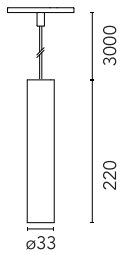

Main specifications

Number of heads	1	Net lumen (lm)	193
Lamp category	LED	Mountings	Track
Power (W)	5.5W	Environment	Indoor dry location
CCT (K)	3000K		
CRI	90		

Optical

Lighting type	Direct
LED type	Power LED
Light distribution	Symmetric
Optical type	Medium
Beam angle (°)	20
Beam angle C90-270 (°)	20

Beam Angle:	20°		
h(m)	E(lx)	D(m)	
1	1285	0.35	
2	321	0.70	
3	143	1.06	
4	80	1.41	
5	51	1.76	

Luminous flux luminaire
193 lm

Electrical

Voltage (V)	24	Insulation class	III
Dimmable	Yes		
Driver	Remote excluded		
Driver type	Non Dimmable, Dimmable Casambi, Dimmable 1-10V, Dimmable DALI 1		
Emergency	Without		

Physical

Color	Black
Orientation	Fixed
Weight (kg)	0.27
Spot diameter (mm)	33
Length (mm)	33

Note

Accessories included (honeycomb and screening crosspiece).