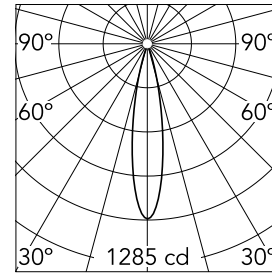

Main specifications

Number of heads	1	Net lumen (lm)	193
Lamp category	LED	Mountings	Track
Power (W)	5.5W	Environment	Indoor dry location
CCT (K)	3000K		
CRI	90		

Optical

Lighting type	Direct
LED type	Power LED
Light distribution	Symmetric
Optical type	Medium
Beam angle (°)	20
Beam angle C90-270 (°)	20

Physical

Color	Black
Orientation	Fixed
Weight (kg)	0.27
Spot diameter (mm)	33
Length (mm)	33

Note

Accessories included (honeycomb and screening crosspiece).