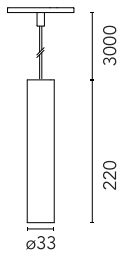

Find Me 1 Suspension

■ 09.3820.14A - Black

LED accent lighting module to be installed in the Zero Track system. Incorporated DC/DC electronic converter. Module regulated via Casambi driver, 1–10-V or DALI in broadcast mode. To individually control the lights, select integrated Casambi versions. Not suitable for vertical installations.

Main specifications

Number of heads	1	Net lumen (lm)	314
Lamp category	LED	Mountings	Track
Power (W)	5.5W	Environment	Indoor dry location
CCT (K)	3000K		
CRI	90		

Optical

Lighting type	Direct
LED type	Power LED
Light distribution	Symmetric
Optical type	Spot
Beam angle (°)	14
Beam angle C90-270 (°)	14

Beam Angle: 14°

Luminous flux luminaire
314 lm

Electrical

Voltage (V)	24	Insulation class	III
Dimmable	Yes		
Driver	Remote excluded		
Driver type	Non Dimmable, Dimmable, Casambi, Dimmable 1-10V, Dimmable DALI 1		
Emergency	Without		

Physical

Color	Black
Orientation	Fixed
Weight (kg)	0.27
Spot diameter (mm)	33
Length (mm)	33

Note

Accessories included (honeycomb and screening crosspiece).