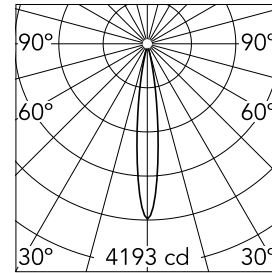

Optical

Lighting type	Direct
LED type	Power LED
Light distribution	Symmetric
Optical type	Spot
Beam angle (°)	14
Beam angle C90-270 (°)	14

Beam Angle: 14°

Luminous flux luminaire
314 lm