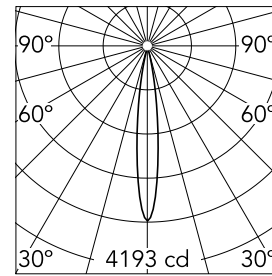

Main specifications

Number of heads	1	Net lumen (lm)	314
Lamp category	LED	Mountings	Track
Power (W)	5.5W	Environment	Indoor
CCT (K)	3000K		
CRI	90		

Optical

Lighting type	Direct
LED type	Power LED
Light distribution	Symmetric
Optical type	Spot
Beam angle (°)	13
Beam angle C90-270 (°)	13

Physical

Color	Black
Orientation	Fixed
Weight (kg)	0.27
Spot diameter (mm)	33
Length (mm)	33

Note

Accessories included (honeycomb and screening crosspiece).

Certification / Marking