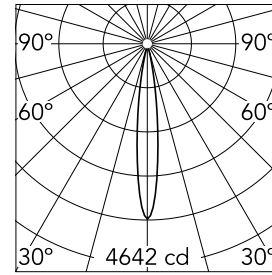

### Main specifications

<b>Number of heads</b>	1	<b>Net lumen (lm)</b>	344
<b>Lamp category</b>	LED	<b>Mountings</b>	Suspension
<b>Power (W)</b>	6W	<b>Environment</b>	Indoor dry location
<b>CCT (K)</b>	2700K		
<b>CRI</b>	90		

### Optical

<b>LED type</b>	Power LED
<b>Light distribution</b>	Symmetric
<b>Beam angle (°)</b>	14
<b>Beam angle C90-270 (°)</b>	14

Beam Angle: 14°

h(m)	E(lx)	D(m)
1	4642	0.24
2	1160	0.48
3	516	0.72
4	290	0.95
5	186	1.19

Luminous flux luminaire  
344 lm (EXTREME CUT OFF)

### Physical

<b>Color</b>	Black
<b>Orientation</b>	Adjustable
<b>Weight (kg)</b>	0.23