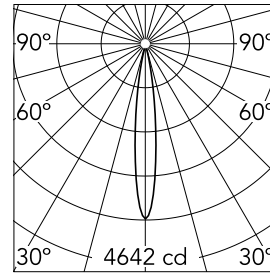

Main specifications

| | | | |
|------------------------|-------|-----------------------|---------------------|
| Number of heads | 1 | Net lumen (lm) | 344 |
| Lamp category | LED | Mountings | Suspension |
| Power (W) | 6W | Environment | Indoor dry location |
| CCT (K) | 2700K | | |
| CRI | 90 | | |

Optical

| | |
|-------------------------------|-----------|
| LED type | Power LED |
| Light distribution | Symmetric |
| Beam angle (°) | 14 |
| Beam angle C90-270 (°) | 14 |

Beam Angle: 14°

| h(m) | E(lx) | D(m) |
|------|-------|------|
| 1 | 4642 | 0.24 |
| 2 | 1160 | 0.48 |
| 3 | 516 | 0.72 |
| 4 | 290 | 0.95 |
| 5 | 186 | 1.19 |