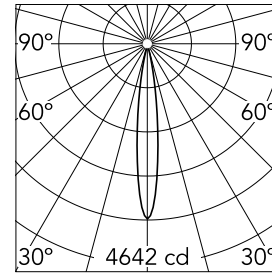

### Main specifications

<b>Number of heads</b>	1	<b>Net lumen (lm)</b>	344
<b>Lamp category</b>	LED	<b>Mountings</b>	Suspension
<b>Power (W)</b>	6W	<b>Environment</b>	Indoor
<b>CCT (K)</b>	2700K		
<b>CRI</b>	90		

### Optical

<b>LED type</b>	Power LED
<b>Light distribution</b>	Symmetric
<b>Beam angle (°)</b>	14
<b>Beam angle C90-270 (°)</b>	14

Beam Angle: 14°

h(m)	E(lx)	D(m)
1	4642	0.24
2	1160	0.48
3	516	0.72
4	290	0.95
5	186	1.19

Luminous flux luminaire  
344 lm (EXTREME CUT OFF)

### Physical

<b>Color</b>	Chrome
<b>Orientation</b>	Adjustable
<b>Weight (kg)</b>	0.23