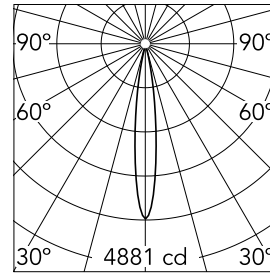

Main specifications

Number of heads	1	Net lumen (lm)	365
Lamp category	LED	Mountings	Suspension
Power (W)	6W	Environment	Indoor dry location
CCT (K)	3000K		
CRI	90		

Optical

LED type	Power LED
Light distribution	Symmetric
Beam angle (°)	14
Beam angle C90-270 (°)	14