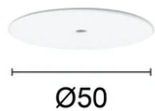

Find Me 1 Suspension

Recessed power supply rose
08.8782.30

Continuous current power supply,
dimmable Casambi 220/240V-50/60Hz,
300mA-16W / 350mA-18,5W / 400mA-
21,5W / 450mA-24W / 500mA-27W /
600mA-32W / 650mA-35W / 700mA-36W
/750/800/900/1000/1050mA – 38W
60.9207

Continuous current power supply of
6W, 100/240V – 50/60Hz with 500 mA
supply voltage
60.8654