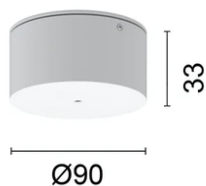

Surface power supply rose
08.8783.14