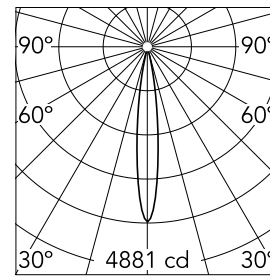

Main specifications

Number of heads	1	Net lumen (lm)	365
Lamp category	LED	Mountings	Suspension
Power (W)	6W	Environment	Indoor
CCT (K)	3000K		
CRI	90		

Optical

LED type	Power LED
Light distribution	Symmetric
Beam angle (°)	14
Beam angle C90-270 (°)	14

Beam Angle:	14°		
h(m)	E(lx)	D(m)	
1	4881	0.24	
2	1220	0.49	
3	542	0.73	
4	305	0.97	
5	195	1.21	

Luminous flux luminaire
365 lm (EXTREME CUT OFF)

Electrical

Voltage (V)	12.00	Insulation class	III
Dimmable	No		
Driver	Remote		
Driver type	Electronic		
Emergency	Without		