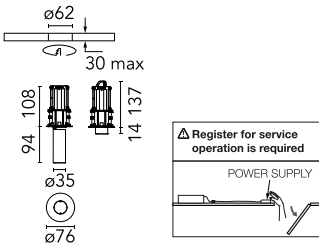

Certification / Marking